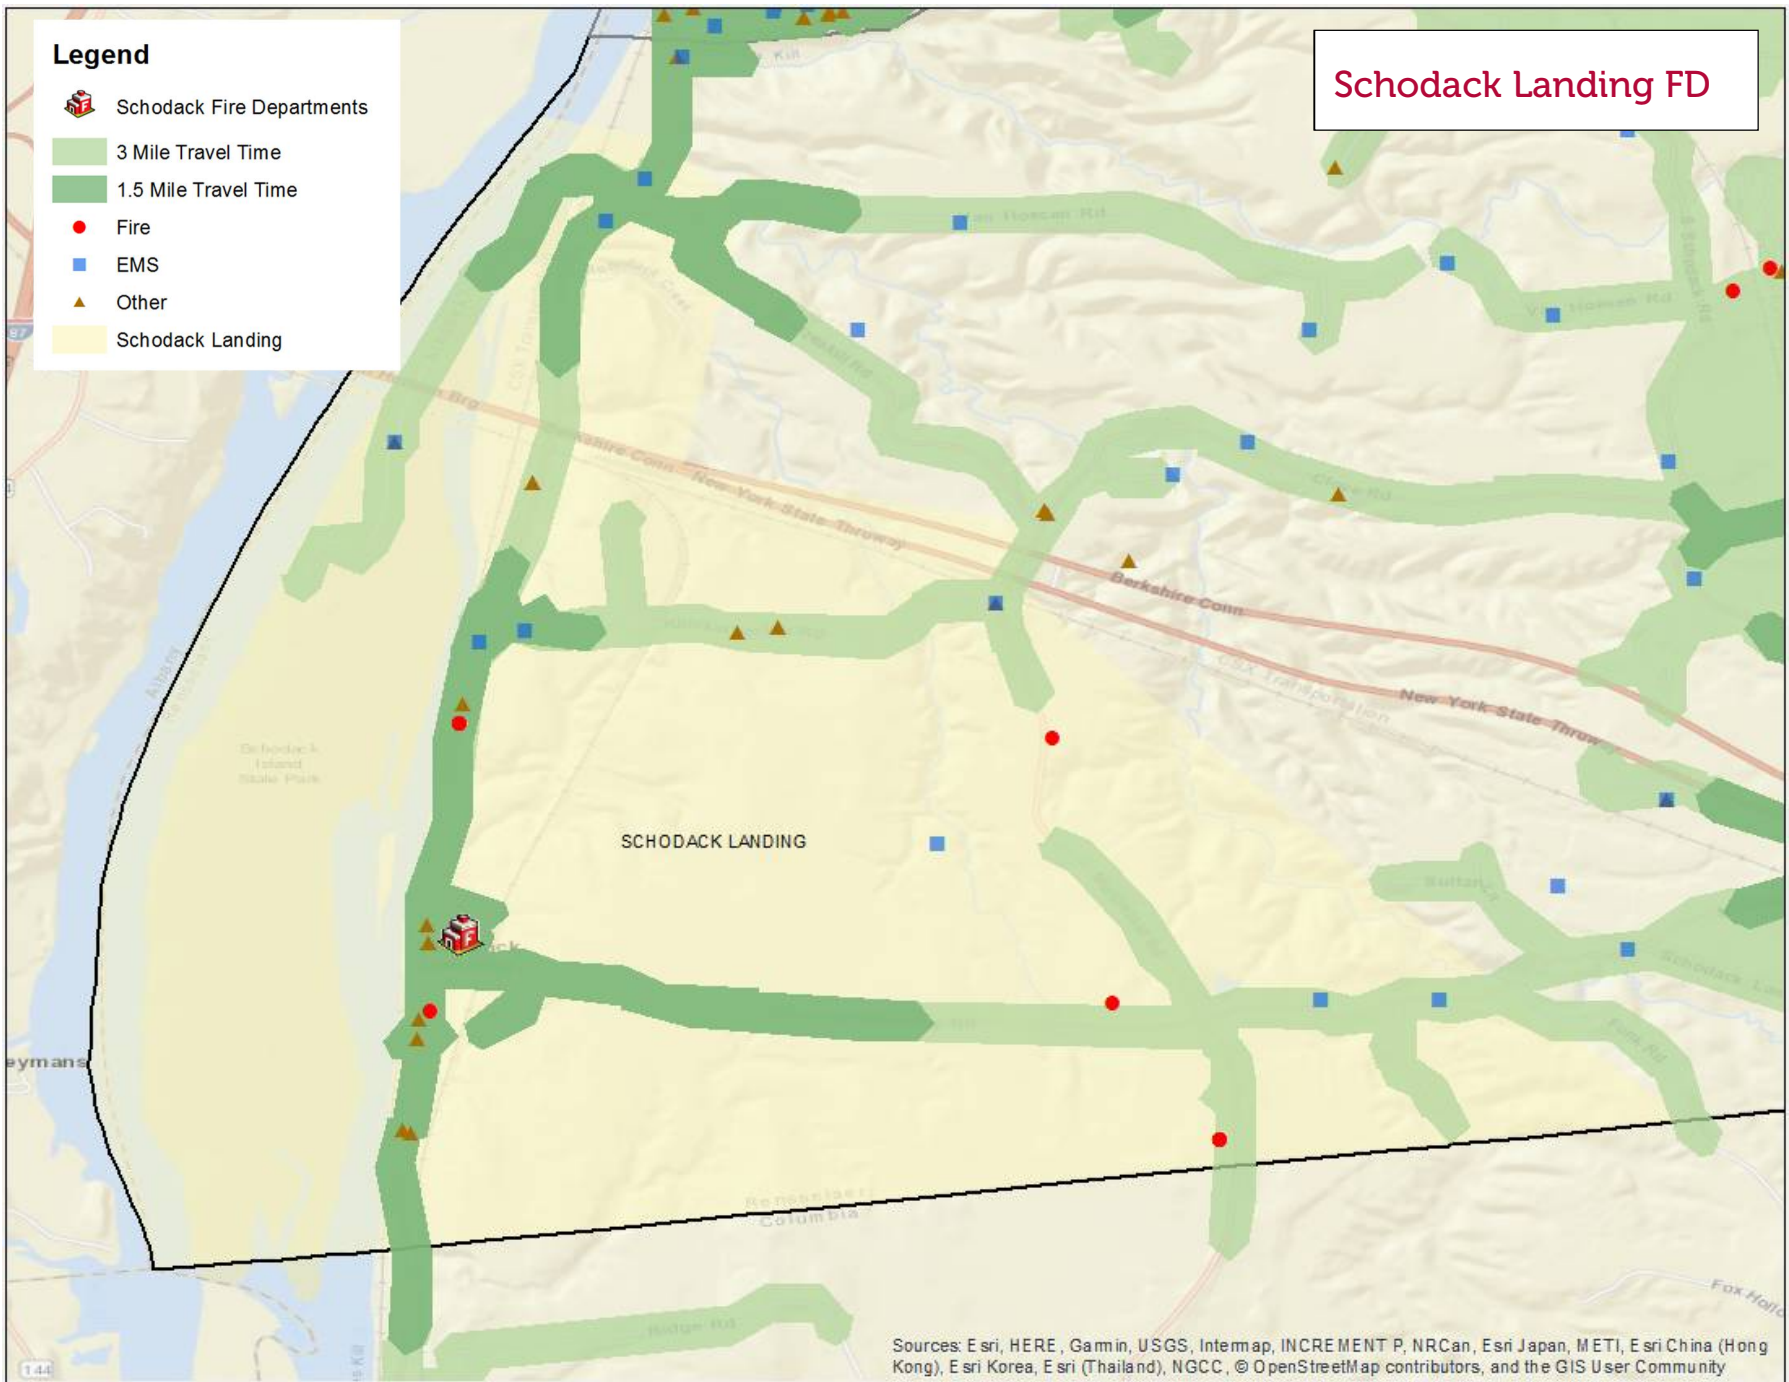

Future of Fire Service in Schodack, NY
Appendix D- Fire Department Focused Maps

Schodack Valley FD

Legend

-  Schodack Fire Departments
-  3 Mile Travel Time
-  1.5 Mile Travel Time
-  Fire
-  EMS
-  Other
-  Schodack Valley