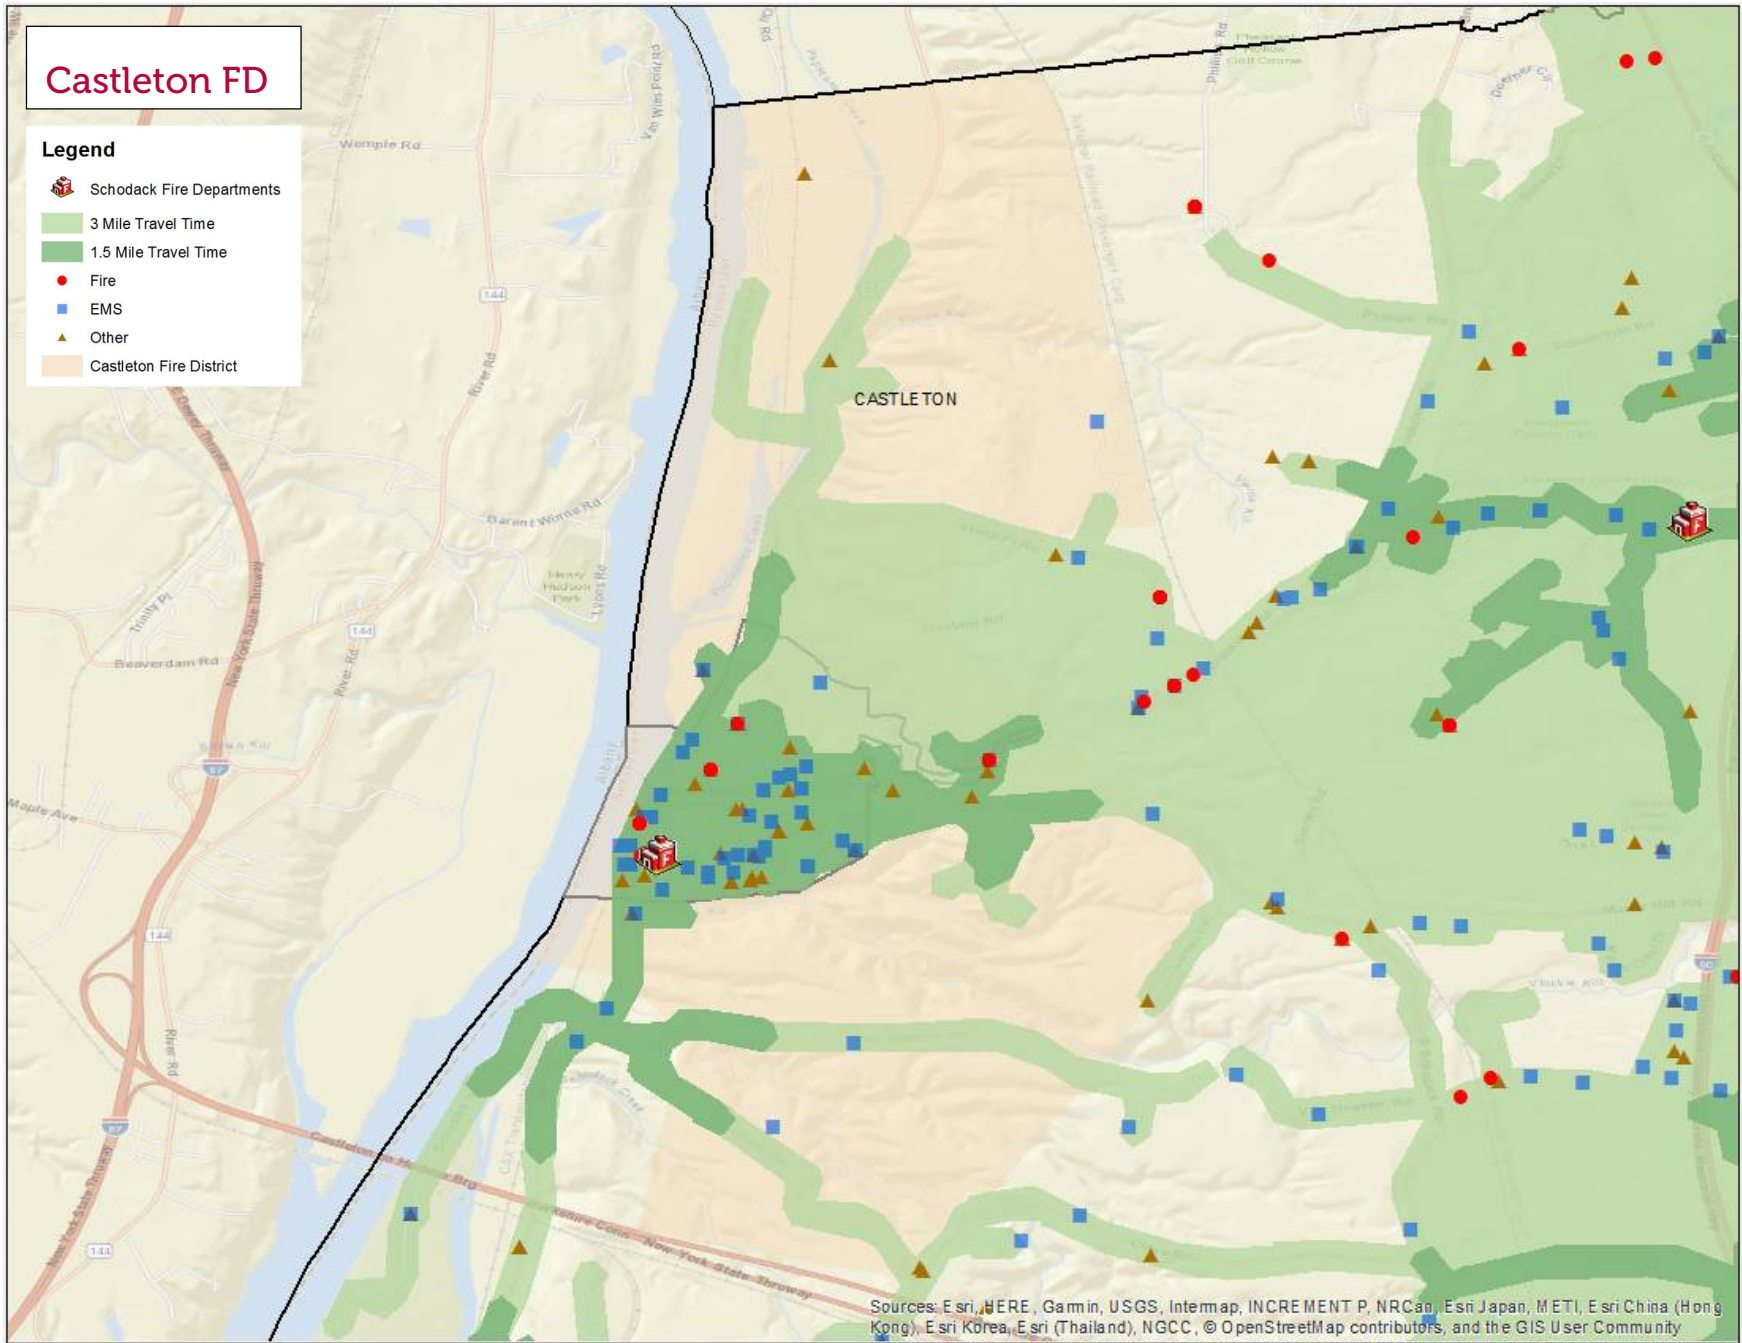

Future of Fire Service in Schodack, NY
Appendix D- Fire Department Focused Maps

Schodack Valley FD

Legend

-  Schodack Fire Departments
-  3 Mile Travel Time
-  1.5 Mile Travel Time
-  Fire
-  EMS
-  Other
-  Schodack Valley