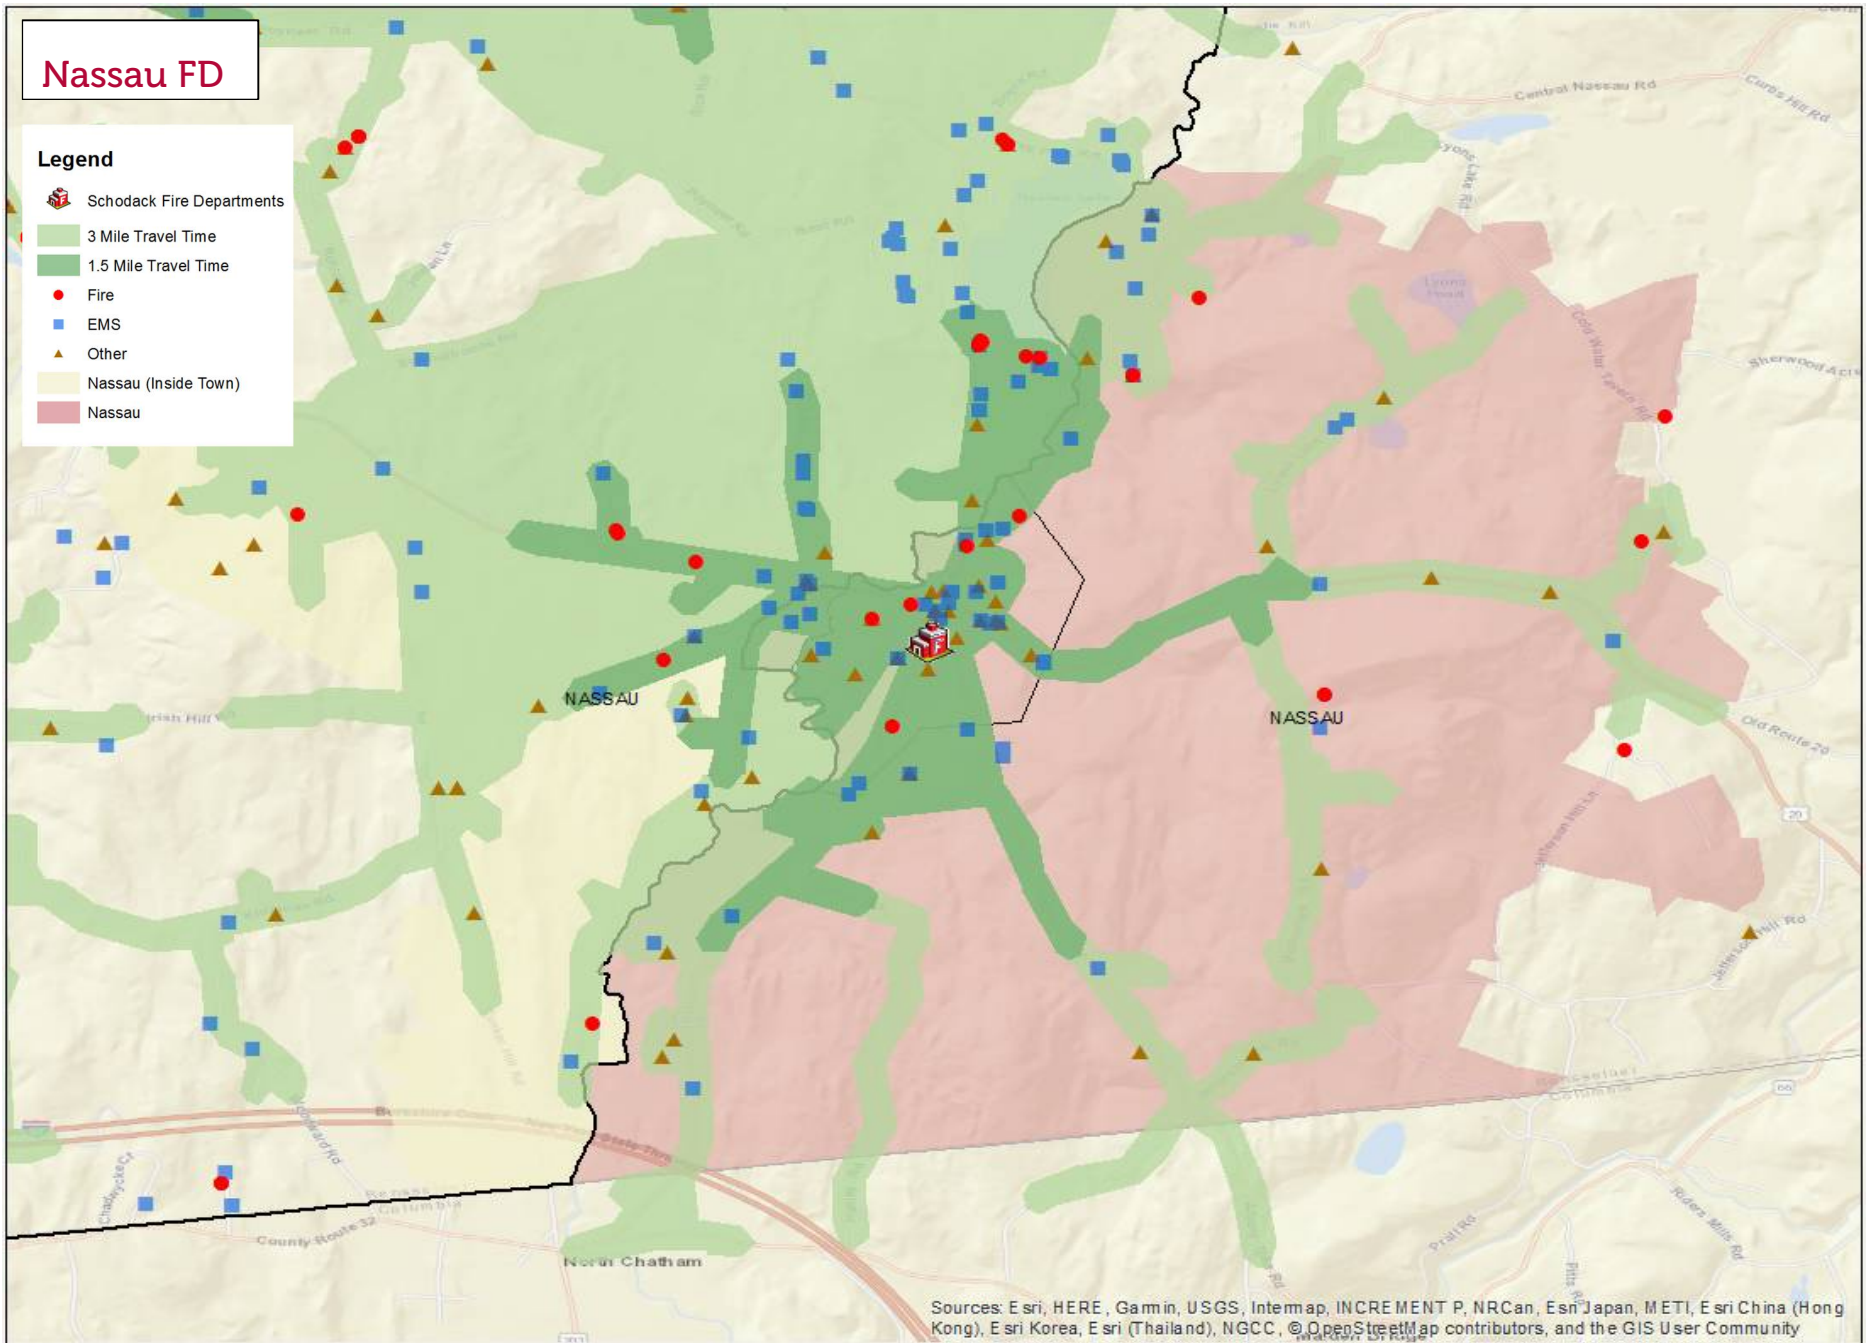

Future of Fire Service in Schodack, NY
Appendix D- Fire Department Focused Maps

Schodack Valley FD

Legend

-  Schodack Fire Departments
-  3 Mile Travel Time
-  1.5 Mile Travel Time
-  Fire
-  EMS
-  Other
-  Schodack Valley