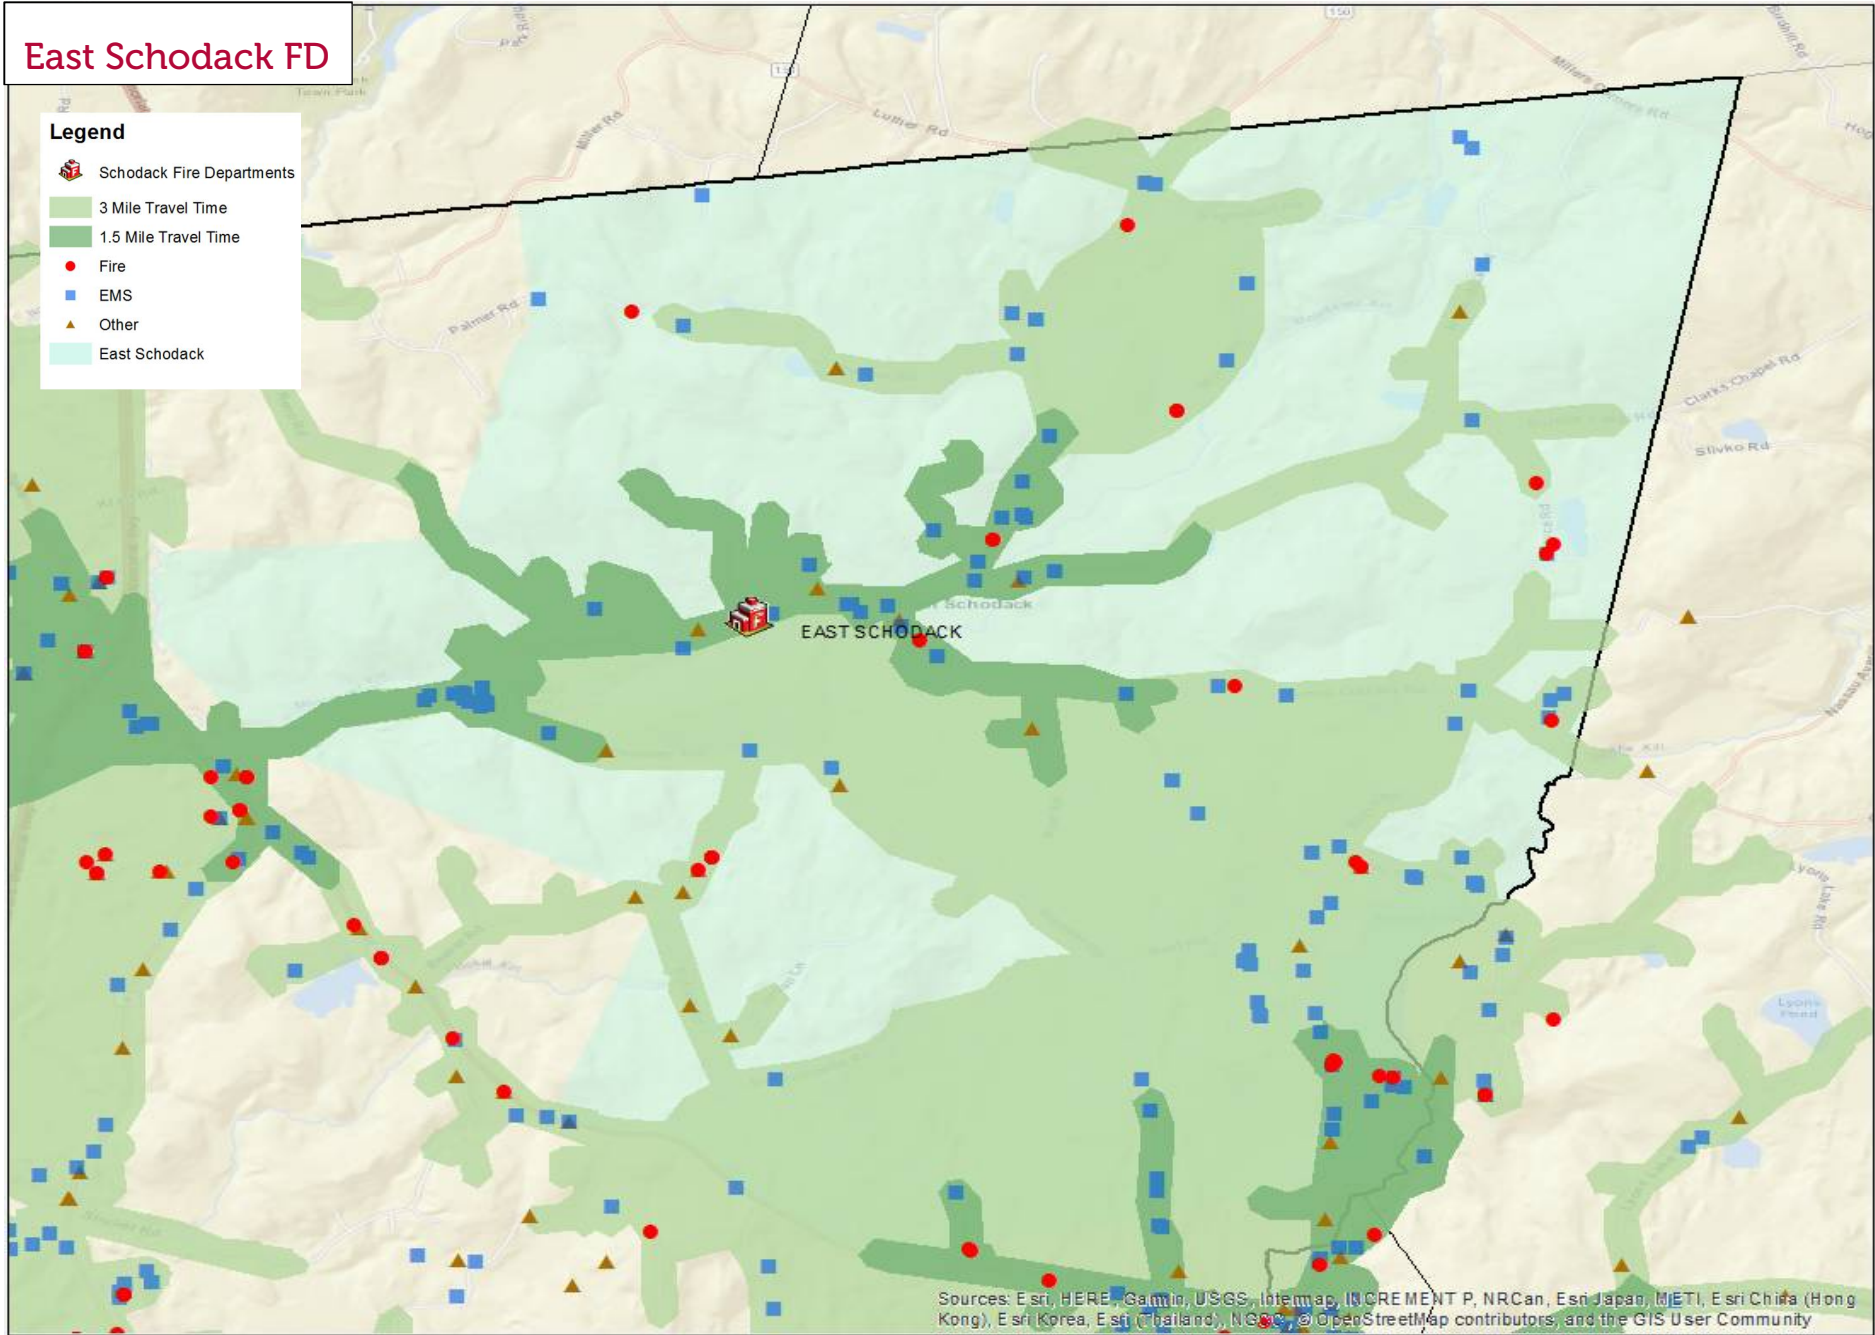

Future of Fire Service in Schodack, NY
Appendix D- Fire Department Focused Maps

Schodack Valley FD

Legend

-  Schodack Fire Departments
-  3 Mile Travel Time
-  1.5 Mile Travel Time
-  Fire
-  EMS
-  Other
-  Schodack Valley